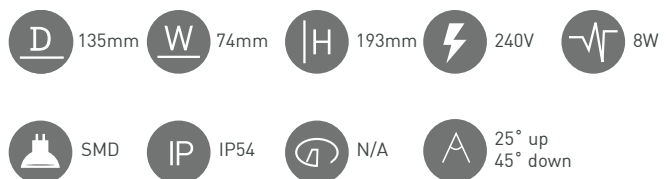

LAMP TEMP	LUMENS	COLOURS	PART NO
3000K	500lm	SILVER	19462 Warm White
5000K	580lm	SILVER	19463 White