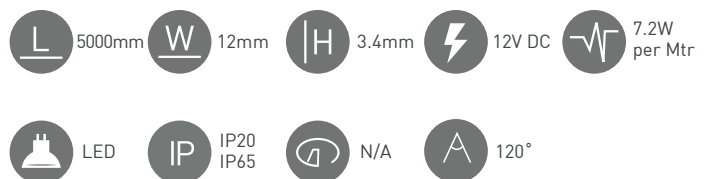

RGB LED STRIP LIGHTING LANS5050RGB-N, LANS5050RGB-IP65

LED Colour Change Strip Lighting supplied in 5m rolls with cut out every 100mm. Produces 7.2W per meter and has a 120° viewing angle. Powered by 12V DC. Indoor (IP20) or Weatherproof (IP65) options available. Note: Do not use in a sealed, hot area.