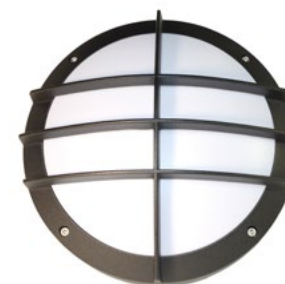

365MM GRILL GUARD BUNKER LAN2132B, LAN2132S

365mm round cast aluminium grill guard bunker with opal PC diffuser.
Available in Black or Silver.

L N/A
W 365mm
H 170mm
⚡ 240V
⚡ 2x 18W / 2x 26W

PLC
IP IP54
⌛ N/A
A N/A

LAMP TEMP	LUMENS	COLOURS	PART NO
N/A	N/A	BLACK	LAN2132B
N/A	N/A	SILVER	LAN2132S