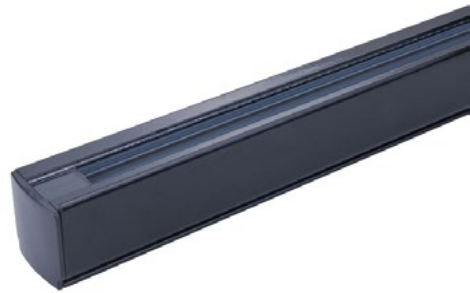

CIRCUIT TRACK LAN8414-02LEB, LAN8414-02LEWH

Three circuit track 2 meter with power plug and end cap. Available in Black or White.