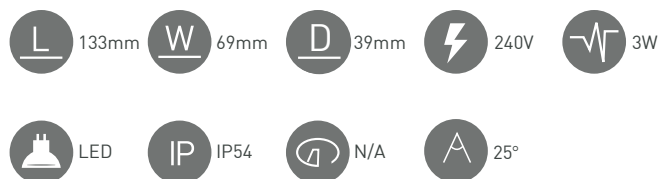

LAMP TEMP	LUMENS	COLOURS	PART NO
3000K	120lm	SILVER	19980 Warm White
6000K	180lm	SILVER	19981 White