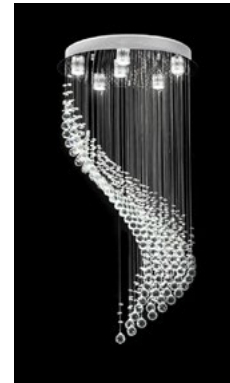

BOOMERANG 50 LED PENDANT 35021

BOOMERANG Crystal LED Pendant complete with polished chrome backplate and utilising K9 crystal. 6 x 6W GU10 LED Lamps (complimentary).

N/A	500mm	1000mm	240V	6x 6W
LED	IP N/A	N/A	N/A	

LAMP TEMP	LUMENS	COLOURS	PART NO
5000K	N/A	CHROME	35021