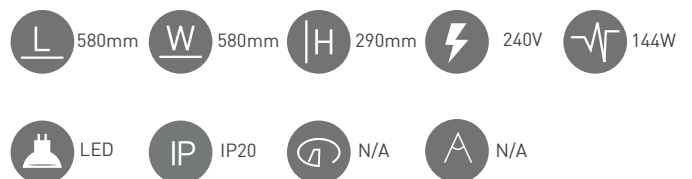

LAMP TEMP	LUMENS	COLOURS	PART NO
3000K	16000lm	WHITE	SBN961LED