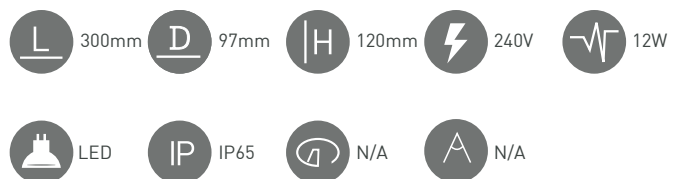

LAMP TEMP LUMENS COLOURS PART NO