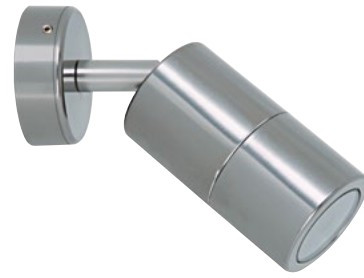

ADJUSTABLE GU10 WALL SPOTLIGHT LAN20301BLK, LAN20301TI

Surface mounted adjustable wall spotlight. 5W Warm White non-dimmable Lamp included. Available in Black, Titanium Aluminium or Anodised Aluminium.

L 182mm
W 60mm
H 68mm
⚡ 240V
⚡ 5W

GU10
IP IP65
⌛ N/A
A N/A

LAMP TEMP	LUMENS	COLOURS	PART NO
3000K	N/A	BLACK	LAN20301BLK
3000K	N/A	TITANIUM ALUMINIUM	LAN20301TI