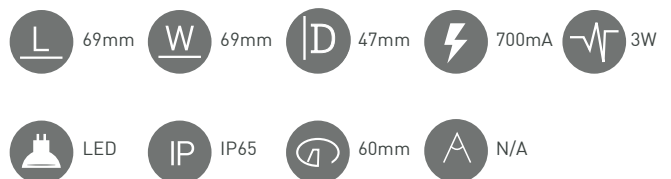

LAMP TEMP	LUMENS	COLOURS	PART NO
3000K	N/A	BRUSHED ALUMINIUM	LANSTEPSQ3W3K