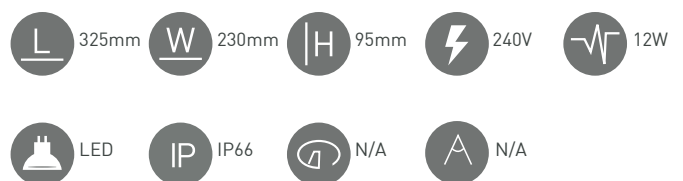

HORIZON OVAL PLAIN BUNKER LANHORIZONOV12W3K, LANHORIZONOV12W4K

All polycarbonate oval bulkhead suitable for wall and ceiling applications. With plain trim design with frosted diffuser. IP66 weatherproof with IK10 Impact Rating. Available in Black or Grey. In Warm White or Neutral White.