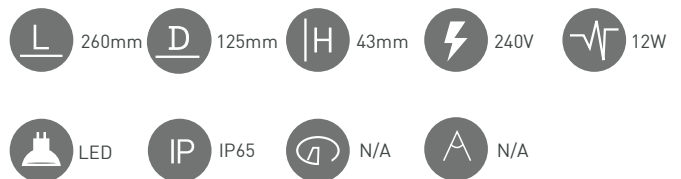

LAMP TEMP LUMENS COLOURS PART NO