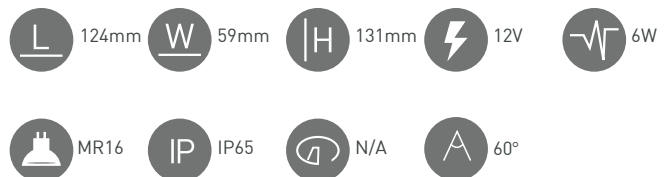

LAMP TEMP LUMENS COLOURS PART NO