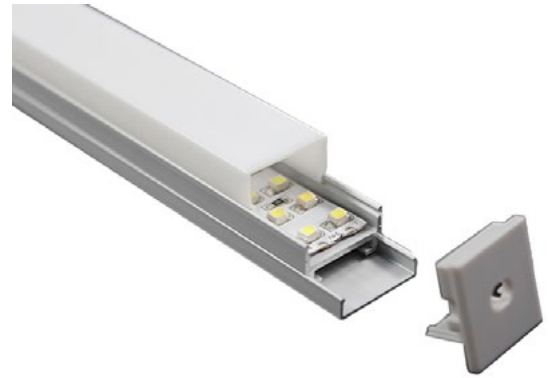

LED Strip & Extrusion

ALUMINIUM EXTRUSION LANEXT003R

Aluminium extrusion recessed complete with PMMA Opal Diffuser. Each section comes with end caps and mounting clips.
Note: LED strip not included.

LAMP TEMP	LUMENS	COLOURS	PART NO
N/A	N/A	ALUMINIUM	LANEXT003R